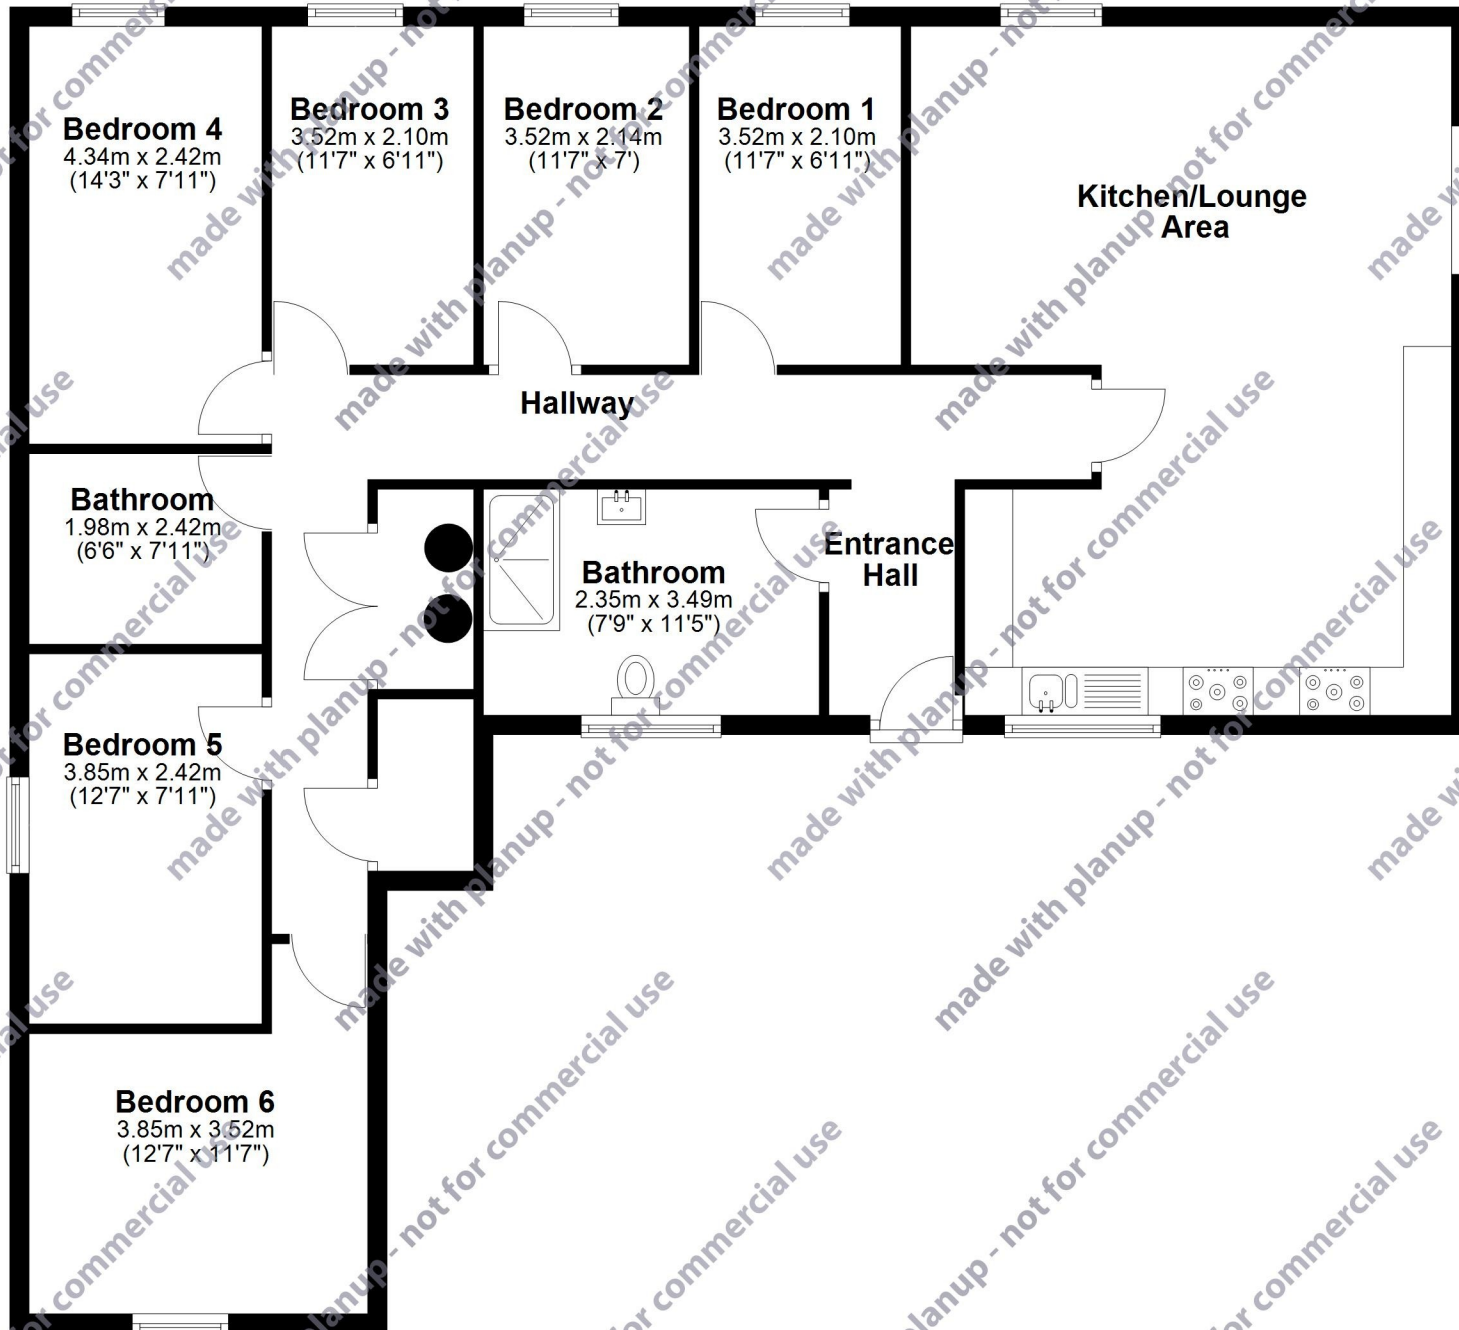

Ground Floor

Approx. 126.4 sq. metres (1360.4 sq. feet)

Bedroom 4
4.34m x 2.42m
(14'3" x 7'11")

Bedroom 3
3.52m x 2.10m
(11'7" x 6'11")

Bedroom 2
3.52m x 2.14m
(11'7" x 7')

Bedroom 1
3.52m x 2.10m
(11'7" x 6'11")

Kitchen/Lounge Area

Hallway

Bathroom
1.98m x 2.42m
(6'6" x 7'11")

Bathroom
2.35m x 3.49m
(7'9" x 11'5")

Entrance Hall

Bedroom 5
3.85m x 2.42m
(12'7" x 7'11")

Bedroom 6
3.85m x 3.52m
(12'7" x 11'7")

Total area: approx. 126.4 sq. metres (1360.4 sq. feet)